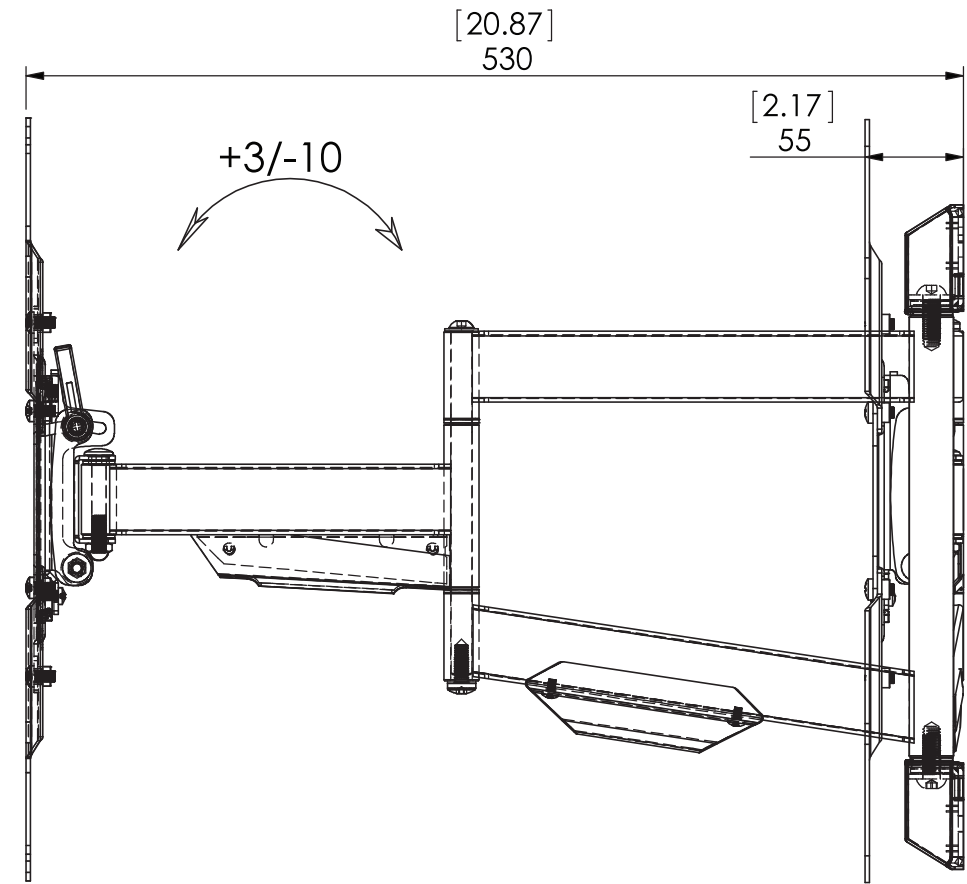

REDMC70

- VESA STANDARD COMPATIBILITY (WIDTH X HEIGHT): 100 X 100 TO 400 X 400 MM
- MAXIMUM VESA MOUNTING CONFIGURATION: 400 X 400 MM
- SCREEN SIZE COMPATIBILITY: MOST 24" - 60" SCREENS
- MAXIMUM WEIGHT CAPACITY: 70 LBS (31.8 KG)
- PRODUCT COLOR: BLACK
- VIEWING ANGLE: $+3^{\circ}$ to -10°