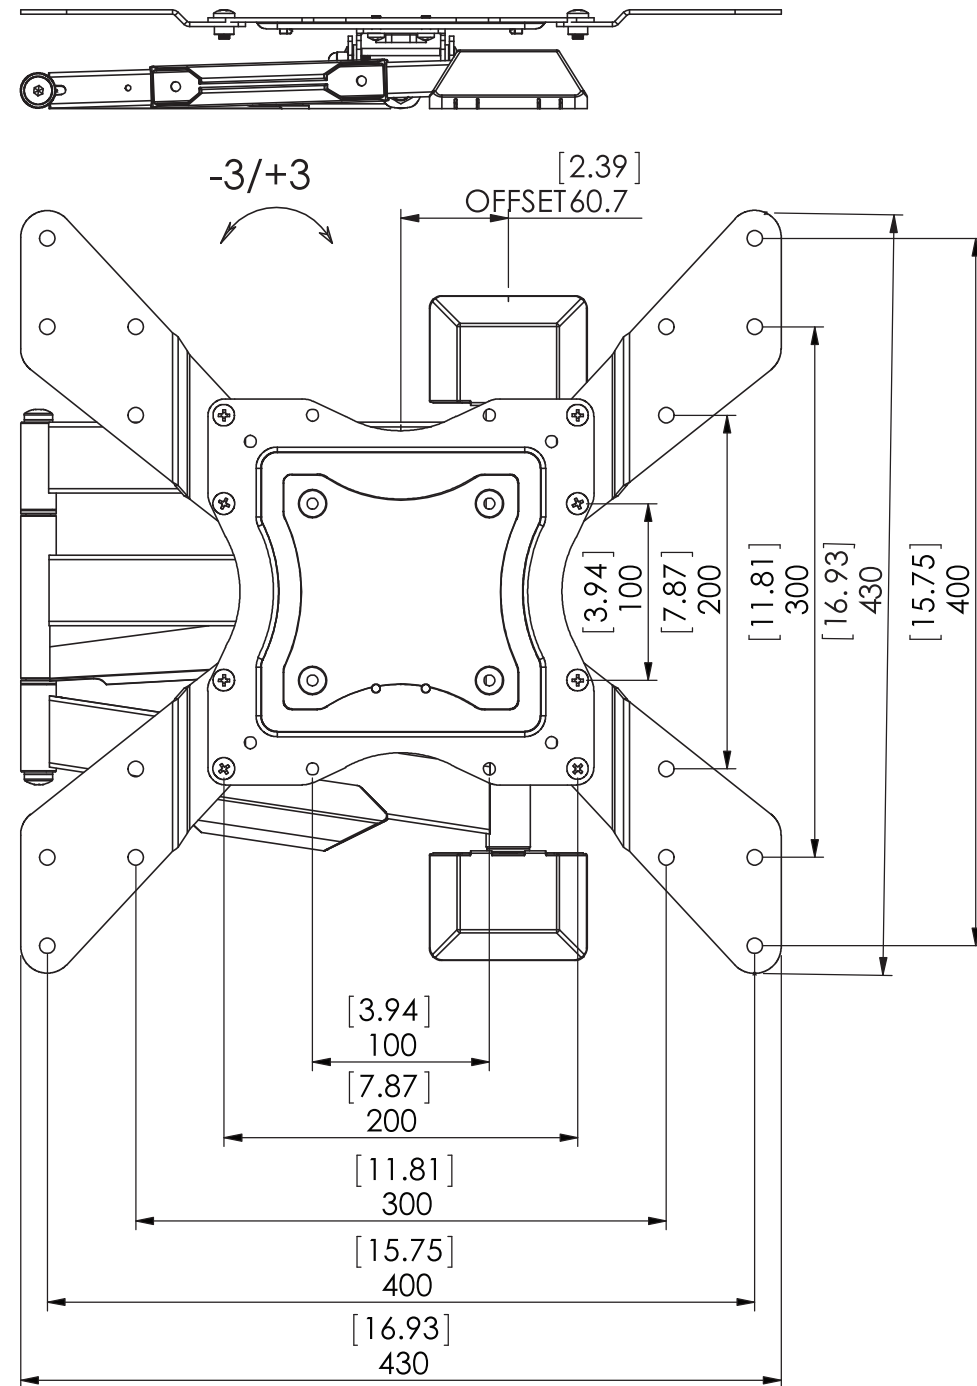

REDMC70

- VESA STANDARD COMPATIBILITY (WIDTH X HEIGHT): 100 X 100 TO 400 X 400 MM
- MAXIMUM VESA MOUNTING CONFIGURATION: 400 X 400 MM
- SCREEN SIZE COMPATIBILITY: MOST 24" - 60" SCREENS
- MAXIMUM WEIGHT CAPACITY: 70 LBS (31.8 KG)
- PRODUCT COLOR: BLACK
- VIEWING ANGLE: $+3^{\circ}$ to -10°